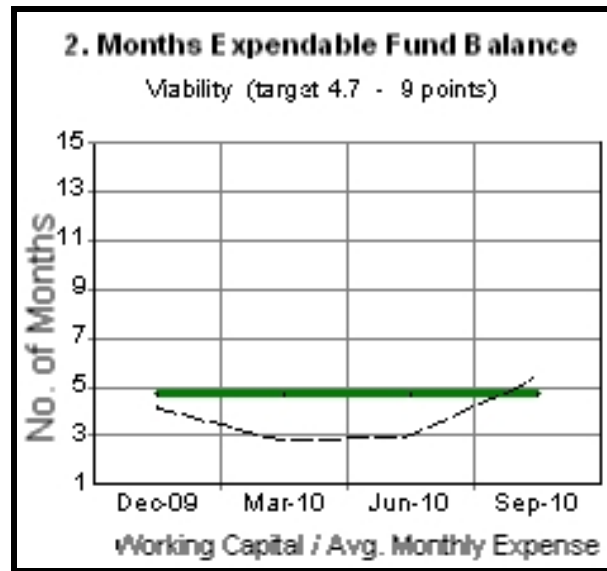

# HAWC Dash-Board Report

As of September 30, 2010

Sept 2010 numbers are year-to-date values (Est. score 9+9+4.5+4.5+1.5+1.5 = 30 or 100%)

Data above the line is good. Data below the line is unfavorable.