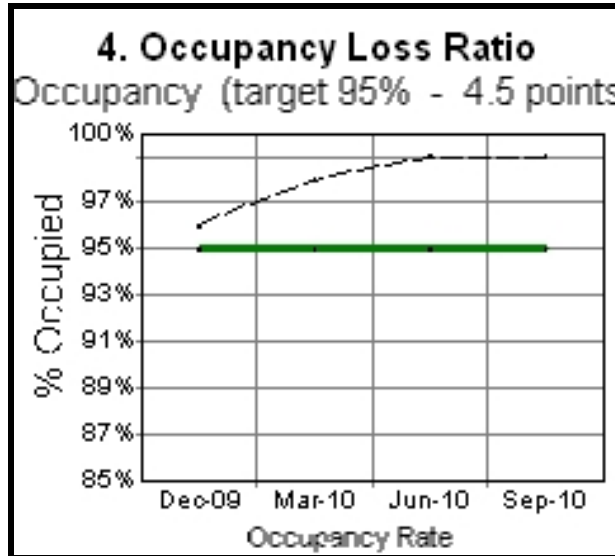

# HAWC Dash-Board Report

As of September 30, 2010

Sept 2010 numbers are year-to-date values (Est. score 9+9+4.5+4.5+1.5+1.5 = 30 or 100%)

Data above the line is good. Data below the line is unfavorable.