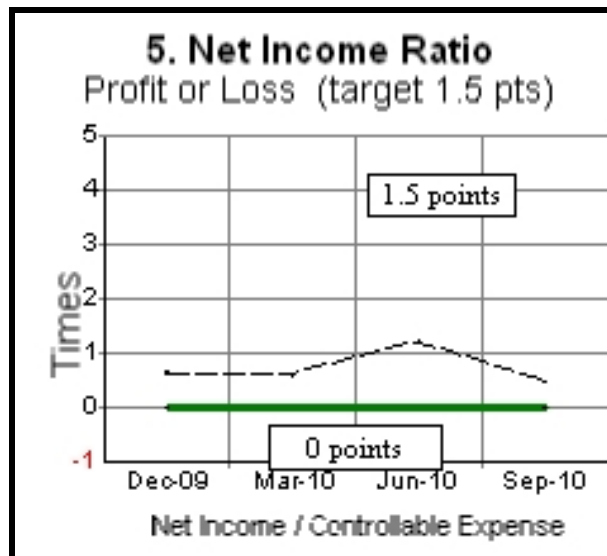

# HAWC Dash-Board Report

As of September 30, 2010

Sept 2010 numbers are year-to-date values (Est. score 9+9+4.5+4.5+1.5+1.5 = 30 or 100%)

Data above the line is good. Data below the line is unfavorable.