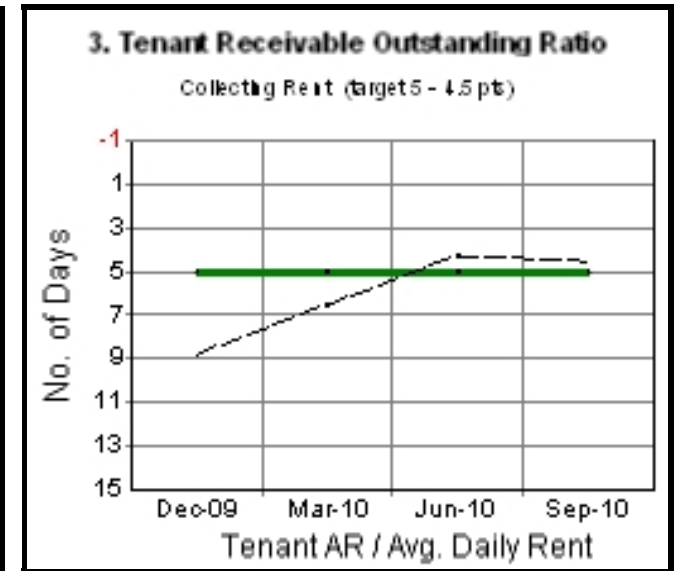

# HAWC Dash-Board Report

As of September 30, 2010

Sept 2010 numbers are year-to-date values (Est. score 9+9+4.5+4.5+1.5+1.5 = 30 or 100%)

Data above the line is good. Data below the line is unfavorable.