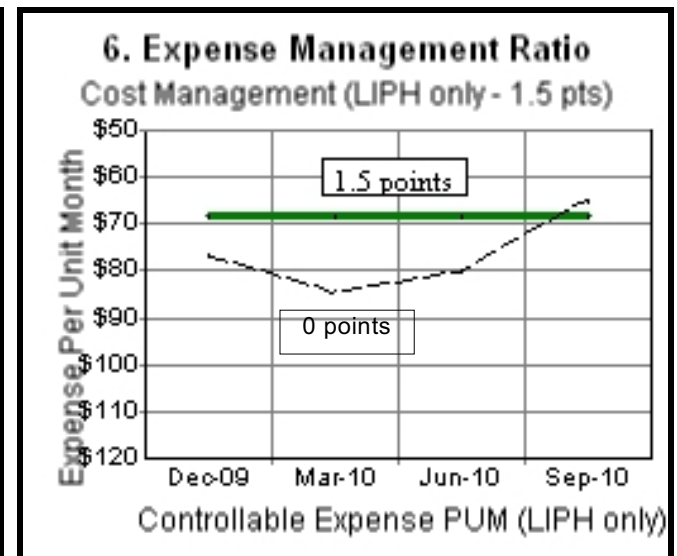

# HAWC Dash-Board Report

As of September 30, 2010

Sept 2010 numbers are year-to-date values (Est. score 9+9+4.5+4.5+1.5+1.5 = 30 or 100%)

Data above the line is good. Data below the line is unfavorable.