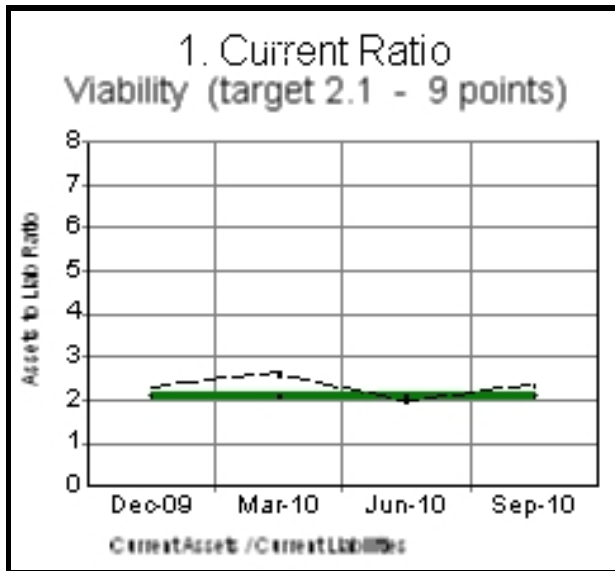

# HAWC Dash-Board Report

As of September 30, 2010

Sept 2010 numbers are year-to-date values (Est. score 9+9+4.5+4.5+1.5+1.5 = 30 or 100%)

Data above the line is good. Data below the line is unfavorable.