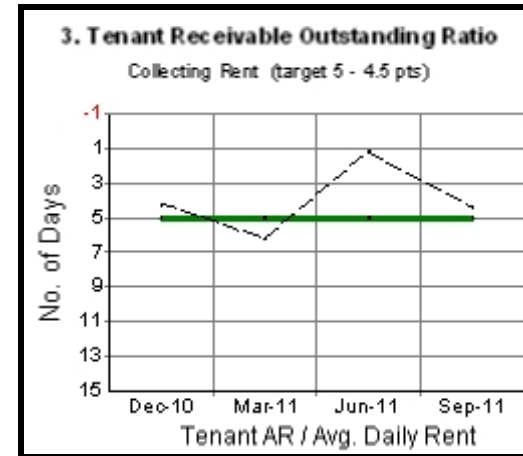

HAWC Dash-Board Report

As of Sep 30, 2011

Sep 2011 numbers are year-to-date values (Est. score 9 + 7.5 + 4.5 + 4.5 + 1.5 + 0 = 27 or 90%)

Data above the line is good. Data below the line is unfavorable.