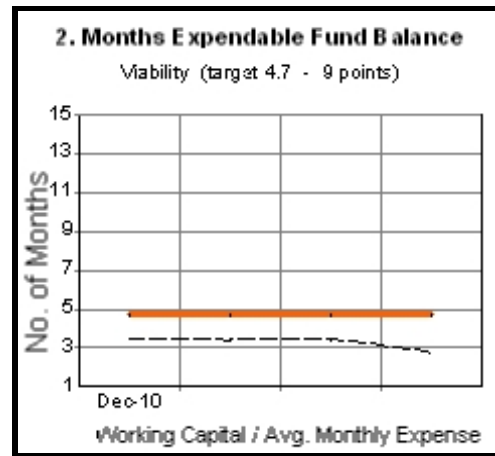

HAWC Dash-Board Report

As of Sep 30, 2011

Sep 2011 numbers are year-to-date values (Est. score 9 + 7.5 + 4.5 + 4.5 + 1.5 + 0 = 27 or 90%)

Data above the line is good. Data below the line is unfavorable.