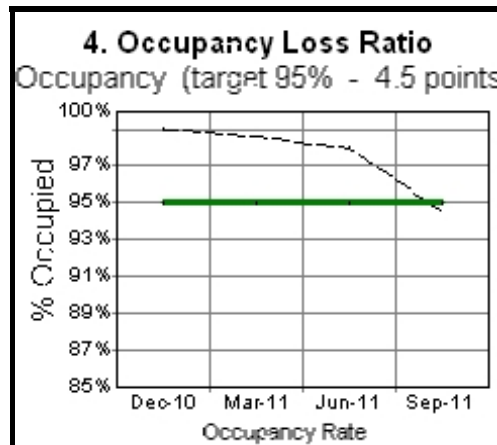

HAWC Dash-Board Report

As of Sep 30, 2011

Sep 2011 numbers are year-to-date values (Est. score 9 + 7.5 + 4.5 + 4.5 + 1.5 + 0 = 27 or 90%)

Data above the line is good. Data below the line is unfavorable.