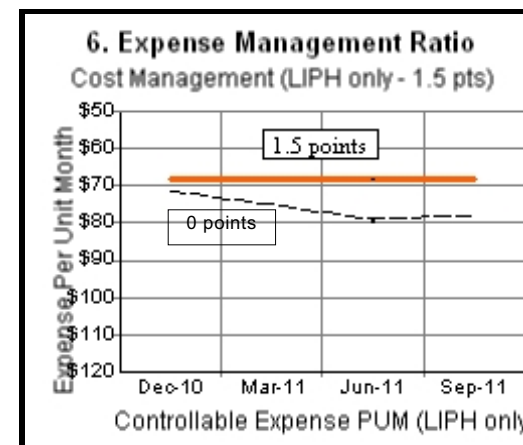

HAWC Dash-Board Report

As of Sep 30, 2011

Sep 2011 numbers are year-to-date values (Est. score 9 + 7.5 + 4.5 + 4.5 + 1.5 + 0 = 27 or 90%)

Data above the line is good. Data below the line is unfavorable.