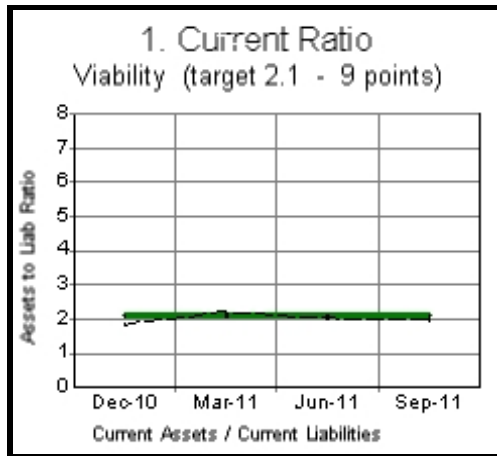

HAWC Dash-Board Report

As of Sep 30, 2011

Sep 2011 numbers are year-to-date values (Est. score 9 + 7.5 + 4.5 + 4.5 + 1.5 + 0 = 27 or 90%)

Data above the line is good. Data below the line is unfavorable.