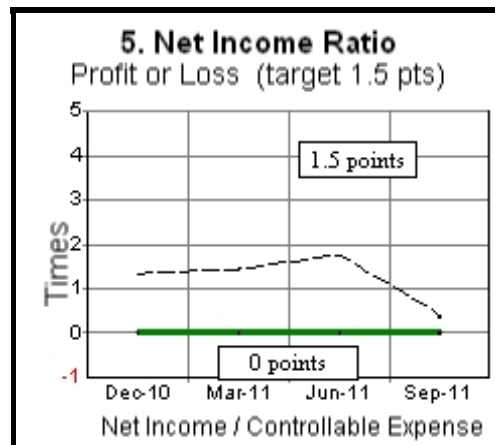

HAWC Dash-Board Report

As of Sep 30, 2011

Sep 2011 numbers are year-to-date values (Est. score 9 + 7.5 + 4.5 + 4.5 + 1.5 + 0 = 27 or 90%)

Data above the line is good. Data below the line is unfavorable.